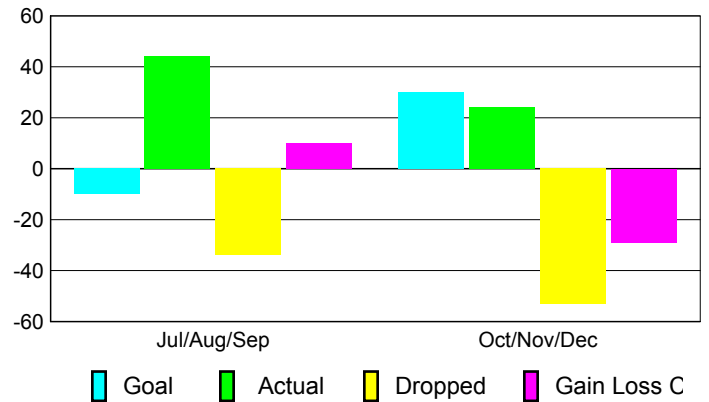

Membership Results 2010-2011

Goal, New, Dropped, Gain/Loss